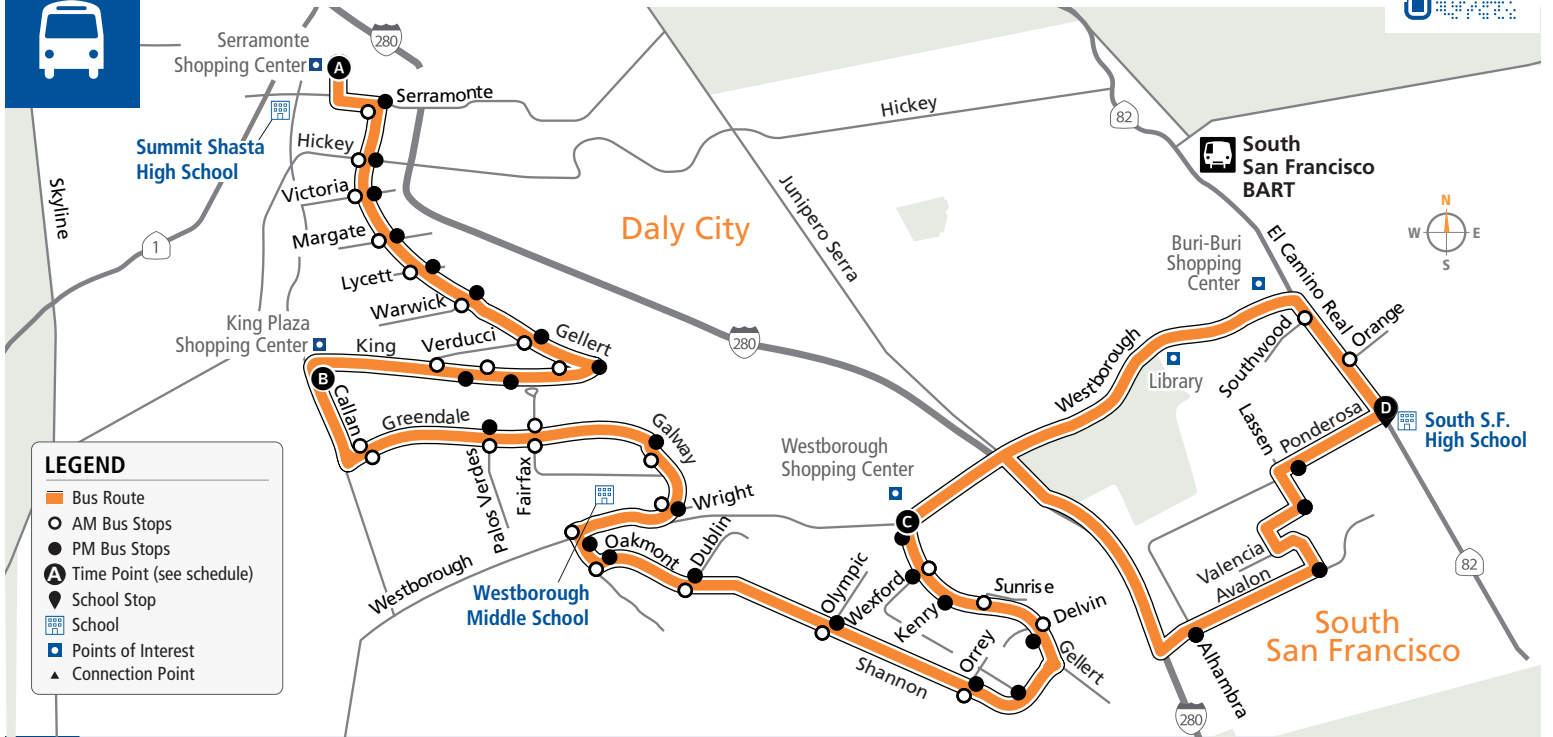

AM to South San Francisco High School

Bus Stops	Weekdays	Bus Stops	Weekdays
A Serramonte Shopping Center -Bay 5	7:43a	Galway/Greendale	
○ 332 Gellert		○ Galway/Wright	
○ Gellert/Hickey		○ Oakmont/Westborough	
○ Gellert/Victoria		○ Shannon/Oakmont	
○ Gellert/Margate		○ Shannon/Dublin	
○ Gellert/S Lycett		○ Shannon/Olympic	
○ Gellert/Warwick		○ Shannon/Orrey	
○ Gellert/Verducci		○ Gellert/Delvin	
○ King/Gellert		○ Gellert/Sunrise	
○ King/Camelot		○ Gellert/Wexford	
○ King/Verducci		C Gellert/Westborough	8:08a
B Callan/King	7:54a	○ El Camino Real/Southwood	
○ Greendale/Callan		○ El Camino Real/W Orange	
○ Greendale/Palos Verdes		D South San Francisco High School	8:15a
○ Greendale/Fairfax			

Bus Fares	Cash	Clipper*	Day Pass	Monthly Pass	Cash	Clipper*	Day Pass	Monthly Pass	
Youth (Age 18 & younger)	\$1.10	\$1.00	\$2.00	\$27.00	Adult (Age 19 through 64)	\$2.25	\$2.05	\$4.50	\$65.60

*Free 2-hour transfers between local SamTrans routes on Clipper or SamTrans Mobile App. Tickets available on SamTrans Mobile. 🍏 🤖

PM to Serramonte Center

Bus Stops	Mon, Tues, Thurs, & Fri	Wed Only
D South San Francisco High School	3:35p	2:32p
● Ponderosa/Lassen		
● Ponderosa/Valencia		
● Valencia/Avalon		
● Avalon/Alhambra		
● Gellert/Westborough		
● Gellert/Wexford		
● Gellert/Kenry		
● Gellert/Delvin		
● Shannon/Wexford		
● Shannon/Orrey		
● Shannon/Olympic		
● Shannon/Dublin		
● Shannon/Oakmont		
● Oakmont/Bantry		
● Galway/Wright		

Bus Stops	Mon, Tues, Thurs, & Fri	Wed Only
● Greendale/Galway		
● Greendale/Fairfax		
● Greendale/Palos Verdes		
● Greendale/Callan		
● Callan/King		
● King/Stein		
● King/Fairfax		
● King/Gellert		
● Gellert/Verducci		
● Gellert/Warwick		
● Gellert/Lycett		
● Gellert/Margate		
● Gellert/Victoria		
● Gellert/Hickey		
● Gellert/Serramonte		
A Serramonte Shopping Center -Bay 5	4:08p	3:05p