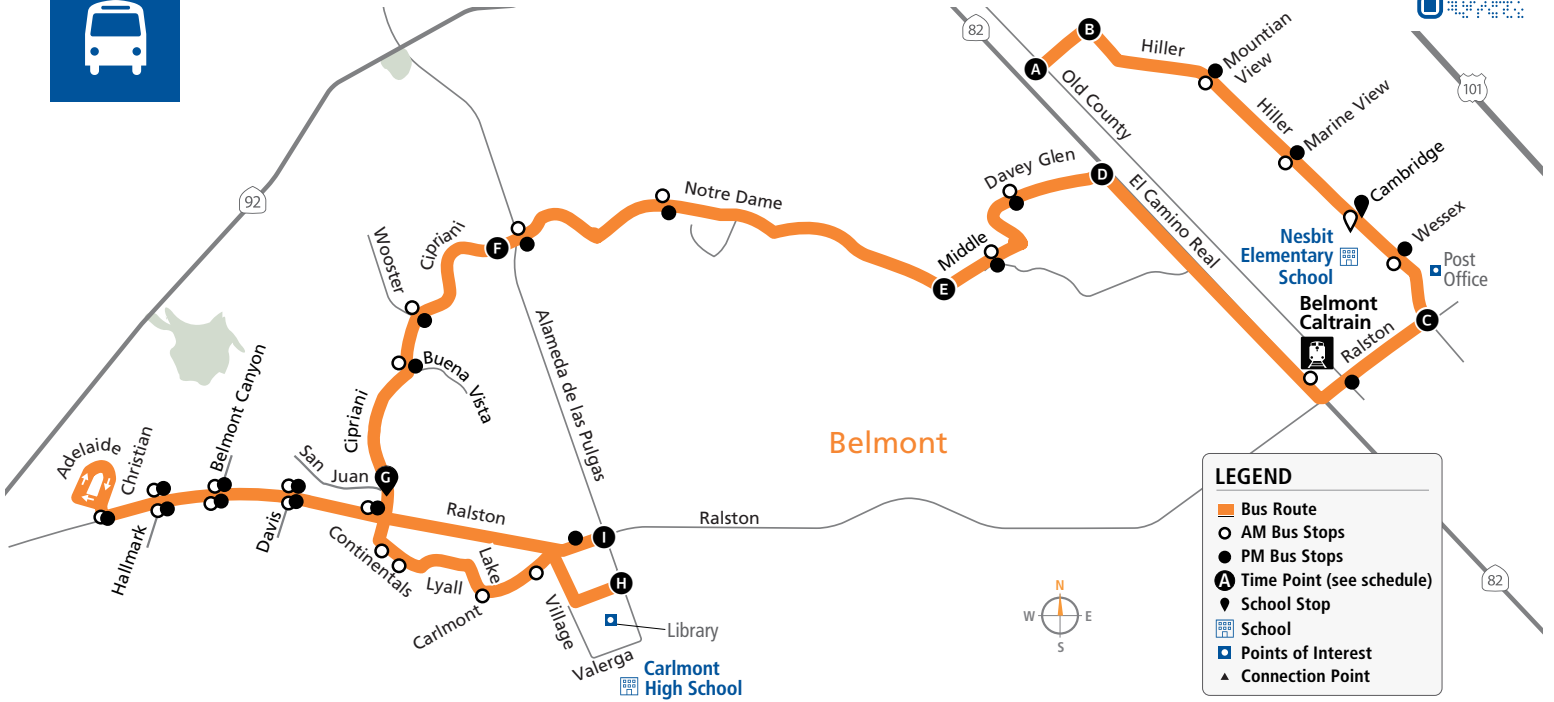

Effective 02/05/2023

LEGEND

- Bus Route
- AM Bus Stops
- PM Bus Stops
- Time Point (see schedule)
- School Stop
- School
- Points of Interest
- ▲ Connection Point

AM to Alameda/Ralston

Bus Stops	Mon, Tue, Thurs & Fri Only	Wed & Thurs Only	Bus Stops	Mon, Tue, Thurs & Fri Only	Wed & Thurs Only
B Dale View/Hiller	7:21a	9:01a	○ Ralston/Cipriani		
○ Hiller/Mountain View			○ Ralston/Davis		
○ Hiller/Marine View			○ Ralston/Belmont Canyon		
○ Hiller/Cambridge			○ Ralston/Hallmark		
○ Hiller/Wessex			○ Ralston/Christian		
C Ralston/Hiller	7:26a	9:06a	○ Ralston/Hallmark		
○ El Camino Real/Ralston			○ Ralston/Belmont Canyon		
D Davey Glen/El Camino Real	7:29a	9:09a	○ Ralston/Davis		
○ Davey Glen/Edgewood			○ Continentals/Cipriani		
○ Davey Glen/Middle			○ Continentals/Lyall		
E Middle/Notre Dame	7:32a	9:12a	○ Lake/Carlmont		
○ Notre Dame/Mezes			○ Carlmont/Merry Moppet		
○ Notre Dame/Alameda de las Pulgas			H Alameda de las Pulgas/Belmont Library	8:10a	9:40a
F Alameda de las Pulgas/Cipriani	7:36a	9:16a			
○ Cipriani/Wooster					
○ Cipriani/Buena Vista					
G Cipriani/San Juan	7:40a	9:20a			

Effective 02/05/2023

LEGEND

- Bus Route
- AM Bus Stops
- PM Bus Stops
- Ⓐ Time Point (see schedule)
- Ⓛ School Stop
- Ⓜ School
- Ⓜ Points of Interest
- ▲ Connection Point

PM to Old County/Dale View

Bus Stops	Weekdays	Bus Stops	Weekdays
Ⓛ Alameda de las Pulgas/Ralston	4:00p	● Notre Dame/Alameda de las Pulgas	
● Ralston/Alameda de las Pulgas		● Notre Dame/Mezes	
● Ralston/Cipriani		● Middle/Notre Dame	
● Ralston/Davis		● Middle/Davey Glen	
● Ralston/Belmont Canyon		● Davey Glen/Edgewood	
● Ralston/Hallmark		● Davey Glen/El Camino Real	
● Ralston/Christian		● Ralston/Old County	
● Ralston/Hallmark		● Hiller/Ralston	
● Ralston/Belmont Canyon		● Hiller/Wessex	
● Ralston/Davis		● Hiller/Cambridge	
● Cipriani/San Juan		● Hiller/Marine View	
● Cipriani/Buena Vista		● Hiller/Mountain View	
● Cipriani/Wooster		Ⓐ Old County/Dale View	4:37p
● Alameda de las Pulgas/Cipriani			