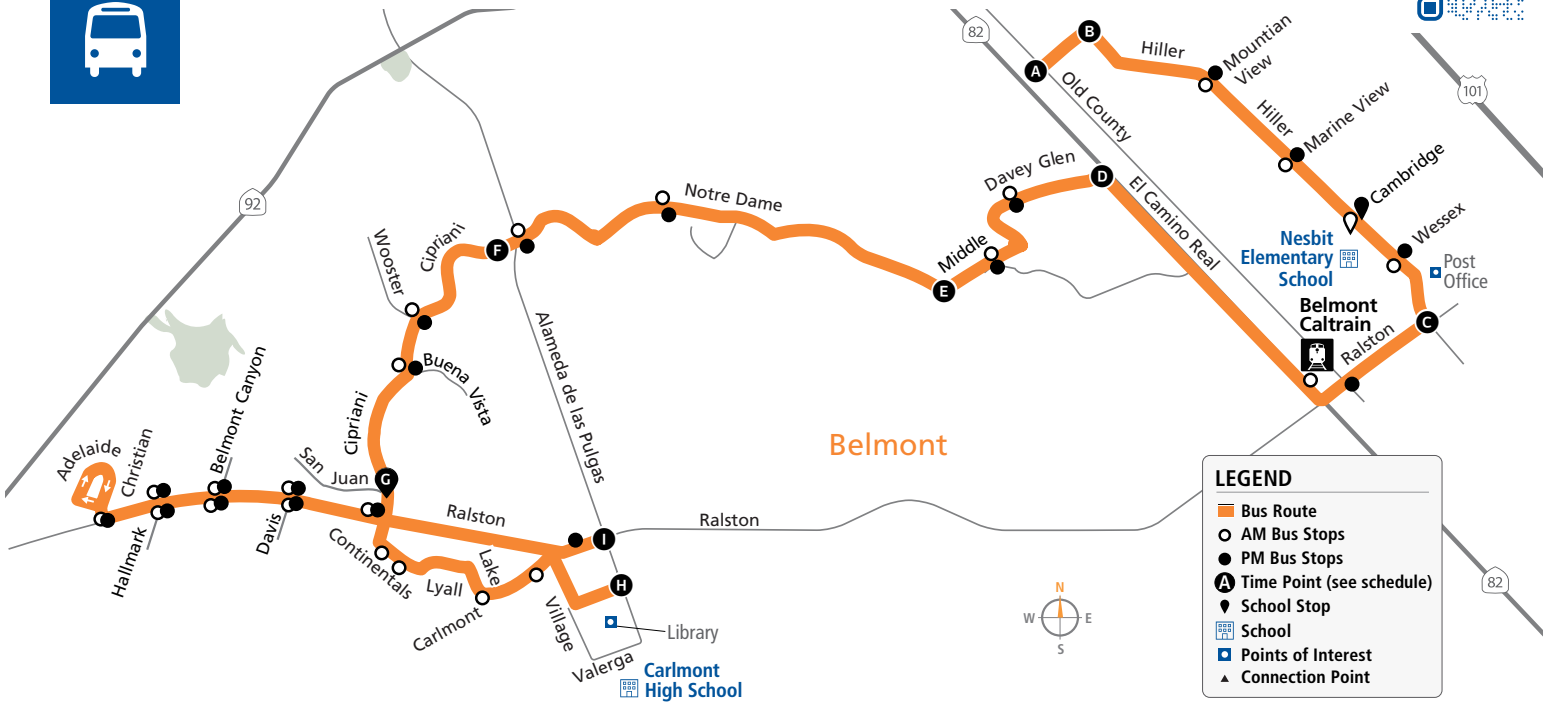

Effective 02/05/2023

LEGEND

- Bus Route
- AM Bus Stops
- PM Bus Stops
- Time Point (see schedule)
- School Stop
- School
- Points of Interest
- ▲ Connection Point

AM to Alameda/Ralston

Bus Stops	Mon, Tue, Thurs & Fri Only	Wed & Thurs Only	Bus Stops	Mon, Tue, Thurs & Fri Only	Wed & Thurs Only
B Dale View/Hiller	7:21a	9:01a	○ Ralston/Cipriani		
○ Hiller/Mountain View			○ Ralston/Davis		
○ Hiller/Marine View			○ Ralston/Belmont Canyon		
○ Hiller/Cambridge			○ Ralston/Hallmark		
○ Hiller/Wessex			○ Ralston/Christian		
C Ralston/Hiller	7:26a	9:06a	○ Ralston/Hallmark		
○ El Camino Real/Ralston			○ Ralston/Belmont Canyon		
D Davey Glen/El Camino Real	7:29a	9:09a	○ Ralston/Davis		
○ Davey Glen/Edgewood			○ Continentals/Cipriani		
○ Davey Glen/Middle			○ Continentals/Lyall		
E Middle/Notre Dame	7:32a	9:12a	○ Lake/Carlmont		
○ Notre Dame/Mezes			○ Carlmont/Merry Moppet		
○ Notre Dame/Alameda de las Pulgas			H Alameda de las Pulgas/Belmont Library	8:10a	9:40a
F Alameda de las Pulgas/Cipriani	7:36a	9:16a			
○ Cipriani/Wooster					
○ Cipriani/Buena Vista					
G Cipriani/San Juan	7:40a	9:20a			

Effective 02/05/2023

LEGEND

- Bus Route
- AM Bus Stops
- PM Bus Stops
- Ⓐ Time Point (see schedule)
- Ⓛ School Stop
- Ⓜ School
- Ⓜ Points of Interest
- ▲ Connection Point

PM to Old County/Dale View

Bus Stops	Weekdays	Bus Stops	Weekdays
Ⓛ Alameda de las Pulgas/Ralston	4:00p	● Notre Dame/Alameda de las Pulgas	
● Ralston/Alameda de las Pulgas		● Notre Dame/Mezes	
● Ralston/Cipriani		● Middle/Notre Dame	
● Ralston/Davis		● Middle/Davey Glen	
● Ralston/Belmont Canyon		● Davey Glen/Edgewood	
● Ralston/Hallmark		● Davey Glen/El Camino Real	
● Ralston/Christian		● Ralston/Old County	
● Ralston/Hallmark		● Hiller/Ralston	
● Ralston/Belmont Canyon		● Hiller/Wessex	
● Ralston/Davis		● Hiller/Cambridge	
● Cipriani/San Juan		● Hiller/Marine View	
● Cipriani/Buena Vista		● Hiller/Mountain View	
● Cipriani/Wooster		Ⓐ Old County/Dale View	4:37p
● Alameda de las Pulgas/Cipriani			