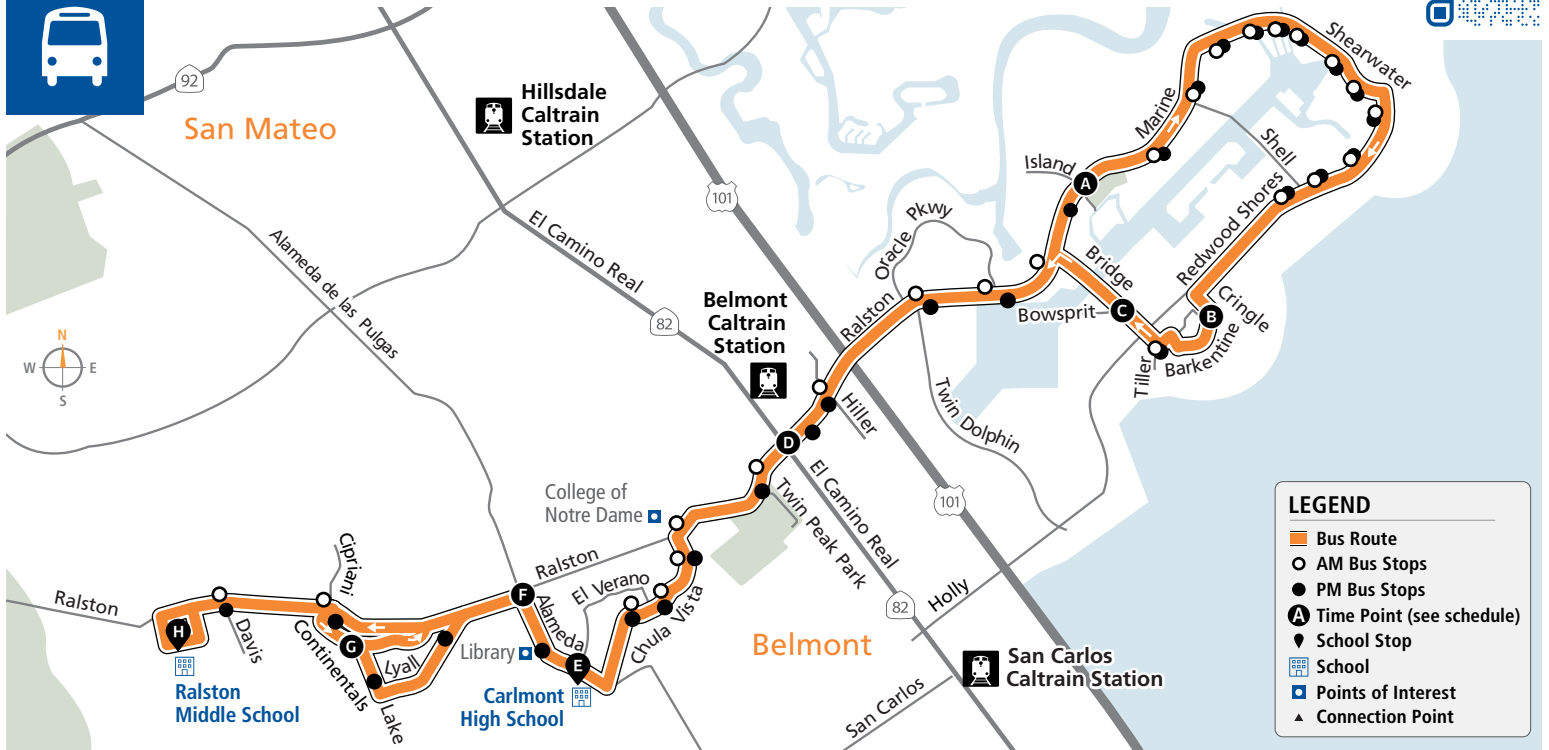

\*Free 2-hour transfers between local SamTrans routes on Clipper or SamTrans Mobile App. Tickets available on SamTrans Mobile. 🍏 📱

60

samtrans.com/60

School Oriented Route

Effective 08/07/2022

**LEGEND**

- Bus Route
- AM Bus Stops
- PM Bus Stops
- Time Point (see schedule)
- School Stop
- School
- Points of Interest
- Connection Point

**PM** to Bridge/Bowsprit

Bus Stops	Wednesdays Only	Mon, Tues, Thurs, & Fri Only	Weekdays
<b>H</b> Ralston Middle School	12:36p 12:42p	3:13p 3:20p	— —
● Ralston/Davis			
● Continentals/Cipriani			
<b>G</b> Continentals/Lyall	12:39p 12:45p	3:16p 3:22p	— —
● Lake/Carlmont			
● Carlmont/Merry Moppet			
● Alameda de las Pulgas/Belmont Library			
<b>E</b> Carlmont High School	12:43p 12:49p	3:24p 3:31p	4:00p 4:01p
● Chula Vista/Fernwood			
● Chula Vista/Solana			
● Chula Vista/Ralston			
● Ralston/Twin Pines Park			
<b>D</b> Ralston/El Camino Real	12:53p 12:59p	3:34p 3:42p	4:11p 4:12p
● Ralston/Old County			
● Ralston/Hiller			
● Marine/Twin Dolphin			
● Marine/Oracle			
● Marine/Sandpiper			

Bus Stops	Wednesdays Only	Mon, Tues, Thurs, & Fri Only	Weekdays
<b>A</b> Marine/Island	12:59p 1:05p	3:40p 3:49p	4:18p 4:19p
● Marine/Beacon Shores			
● Marine/Shell			
● Marine/Corriente Pointe			
● Shearwater/Marine			
● Shearwater/Monaco			
● Shearwater/Saint Lucia			
● Shearwater/Mindanao			
● Shearwater/Breakwater			
● Redwood Shores/Shearwater			
● Redwood Shores/Egret			
● Redwood Shores/Avocet			
● Redwood Shores/Shell			
<b>B</b> Barkentine/Cringle	1:10p 1:16p	3:51p 4:00p	4:29p 4:30p
● Barkentine/Tiller			
<b>C</b> Bridge/Bowsprit	1:12p 1:18p	3:53p 4:03p	4:32p 4:33p