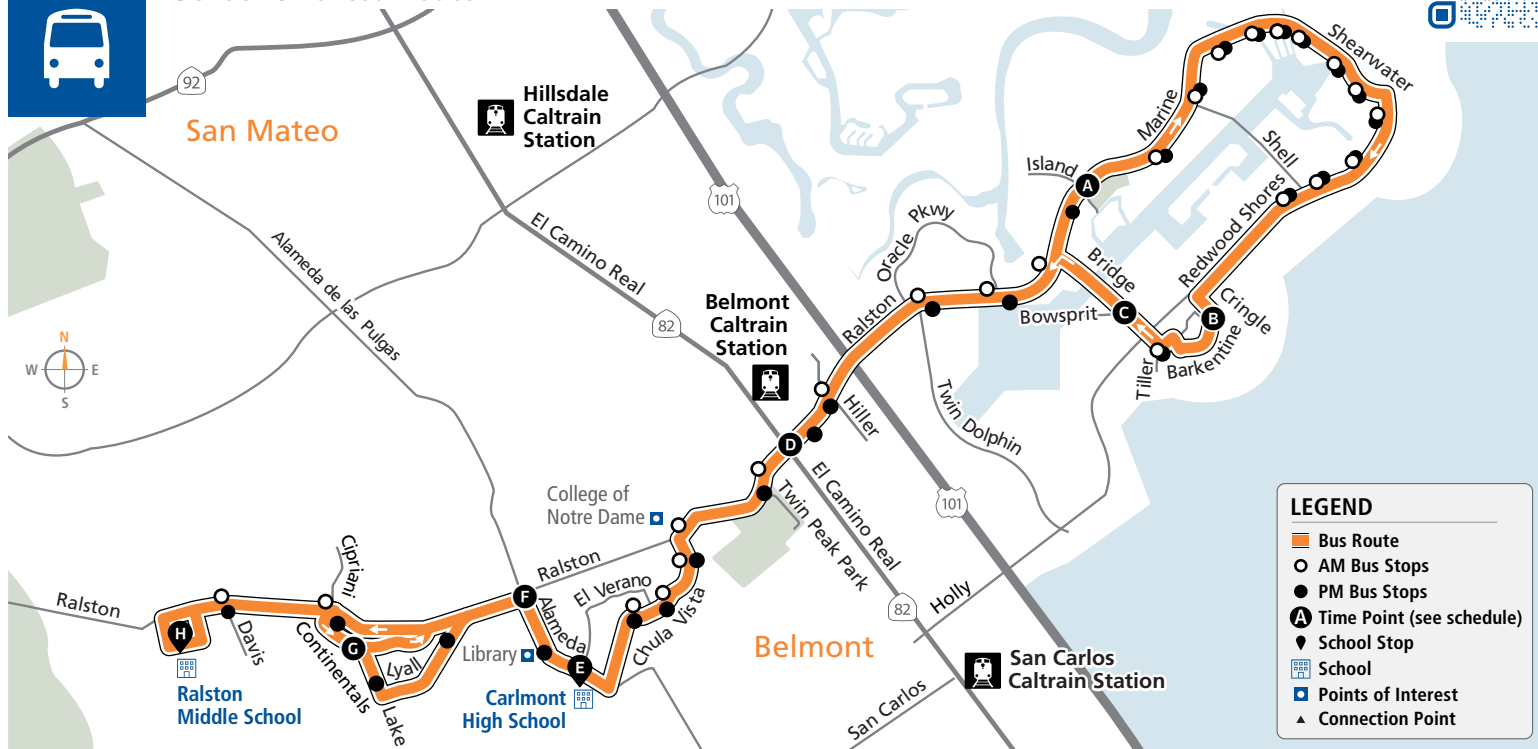

60

samtrans.com/60

School Oriented Route

Effective 08/07/2022

**LEGEND**

- Bus Route
- AM Bus Stops
- PM Bus Stops
- A** Time Point (see schedule)
- 📍 School Stop
- 🏫 School
- 📍 Points of Interest
- ▲ Connection Point

**AM** to Alameda/Ralston

Bus Stops	Weekdays	Mon, Tues, Thurs, & Fri Only	Wed & Thurs Only	Bus Stops	Weekdays	Mon, Tues, Thurs, & Fri Only	Wed & Thurs Only
<b>A</b> Marine/Island	6:52a	7:05a	7:39a	9:11a	○ Marine/Bridge		
○ Marine/Beacon Shores				○ Marine/Oracle			
○ Marine/Shell				○ Marine/Twin Dolphin			
○ Marine/Corriente Pointe				○ Ralston/Hiller			
○ Shearwater/Marine				<b>D</b> Ralston/El Camino Real	7:24a	7:48a	8:02a
○ Shearwater/Monaco				○ Ralston/South			
○ Shearwater/Saint Lucia				○ Ralston/Chula Vista			
○ Shearwater/Mindanao				○ Chula Vista/Ralston			
○ Shearwater/Breakwater				○ Chula Vista/Solana			
○ Redwood Shores/Shearwater				○ Chula Vista/Fernwood			
○ Redwood Shores/Egret				<b>E</b> Carlmont High School	7:35a	7:48a	8:08a
○ Redwood Shores/Avocet				<b>F</b> Ralston/Alameda de las Pulgas	7:39a	7:52a	8:10a
○ Redwood Shores/Shell				○ Ralston/Cipriani			
<b>B</b> Barkentine/Cringle	7:06a	7:19a	7:52a	9:24a	○ Ralston/Davis		
○ Barkentine/Tiller				<b>H</b> Ralston Middle School	7:45a	7:58a	—
○ Bridge/Bowsprit							

Bus Stops	Wednesdays Only	Mon, Tues, Thurs, & Fri Only	Weekdays
<b>A</b> Marine/Island	12:59p 1:05p	3:40p 3:49p	4:18p 4:19p
● Marine/Beacon Shores			
● Marine/Shell			
● Marine/Corriente Pointe			
● Shearwater/Marine			
● Shearwater/Monaco			
● Shearwater/Saint Lucia			
● Shearwater/Mindanao			
● Shearwater/Breakwater			
● Redwood Shores/Shearwater			
● Redwood Shores/Egret			
● Redwood Shores/Avocet			
● Redwood Shores/Shell			
<b>B</b> Barkentine/Cringle	1:10p 1:16p	3:51p 4:00p	4:29p 4:30p
● Barkentine/Tiller			
<b>C</b> Bridge/Bowsprit	1:12p 1:18p	3:53p 4:03p	4:32p 4:33p