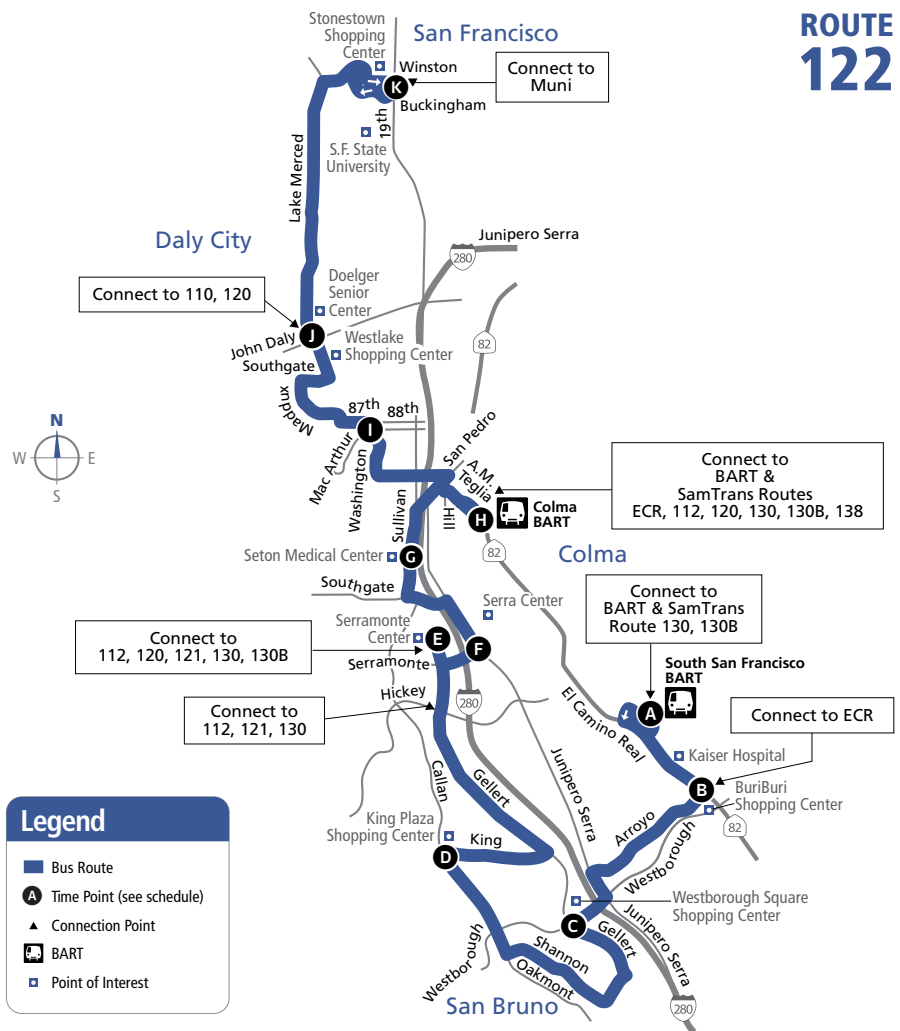

AM - light type. PM - bold type. Northbound service is drop off only in San Francisco. Bus is not considered late until 5 minutes past scheduled time. Not all stops shown. Please call 1-800-660-4287 for other bus stops.

ROUTE 122

How to Use this Timetable:
Locate the time point (A) on the map prior to where you want to board the bus. Not all bus stops are shown. Find the same time point on the schedule. The departure/arrival times are listed under each time point. Please plan to arrive 5 minutes prior to your departure time. To plan your trip, use this timetable with the SamTrans System Map, which shows where all routes operate. Trip-planning assistance is available by calling SamTrans at 1-800-660-4287.

Saturdays to South San Francisco BART

Station	K	J	I	H	G	F	E	D	C	A
8:21	8:29	8:34	8:41	8:46	8:50	8:56	9:07	9:15	9:23	
9:21	9:29	9:34	9:41	9:46	9:50	9:56	10:07	10:15	10:23	
10:00	10:09	10:15	10:23	10:28	10:32	10:38	10:49	10:59	11:08	
10:30	10:39	10:45	10:53	10:58	11:02	11:08	11:19	11:29	11:38	
11:00	11:09	11:15	11:23	11:28	11:32	11:38	11:49	11:59	12:08	
11:30	11:39	11:45	11:53	11:58	12:02	12:08	12:19	12:29	12:38	
12:00	12:09	12:15	12:23	12:28	12:32	12:38	12:49	12:59	1:08	
12:30	12:39	12:45	12:54	12:59	1:03	1:11	1:22	1:32	1:41	
1:00	1:09	1:15	1:24	1:29	1:33	1:41	1:52	2:02	2:11	
1:30	1:39	1:45	1:54	1:59	2:02	2:10	2:22	2:31	2:41	
2:00	2:09	2:15	2:24	2:29	2:32	2:40	2:52	3:01	3:11	
2:30	2:39	2:45	2:54	2:59	3:02	3:10	3:22	3:31	3:41	
3:00	3:09	3:15	3:24	3:29	3:33	3:41	3:53	4:03	4:12	
3:30	3:39	3:45	3:54	3:59	4:03	4:11	4:23	4:33	4:42	
4:00	4:09	4:15	4:24	4:29	4:33	4:41	4:52	5:03	5:12	
4:30	4:39	4:45	4:54	4:59	5:03	5:11	5:22	5:33	5:42	
5:00	5:09	5:15	5:24	5:29	5:32	5:41	5:52	6:03	6:12	
5:30	5:39	5:45	5:54	5:59	6:02	6:11	6:22	6:33	6:42	
6:00	6:09	6:15	6:24	6:29	6:32	6:41	6:52	7:03	7:12	
6:30	6:39	6:45	6:53	6:58	7:01	7:10	7:21	7:32	7:41	
7:00	7:09	7:15	7:23	7:28	7:31	7:40	7:51	8:02	8:11	
7:30	7:38	7:44	7:52	7:57	8:00	8:07	8:18	8:27	8:35	
8:00	8:08	8:14	8:22	8:27	8:30	8:37	8:48	8:57	9:05	
8:30	8:38	8:44	8:52	8:57	9:00	9:07	9:18	9:27	9:35	
9:00	9:08	9:14	9:22	9:27	9:30	9:37	9:48	9:57	10:05	
9:30	9:38	9:44	9:52	9:57	10:00	10:07	10:18	10:27	10:35	
10:00	10:08	10:14	10:22	10:27	10:30	10:37	10:48	10:57	11:05	
10:30	10:38	10:44	10:52	10:57	11:00	11:07	11:18	11:27	11:35	

AM - light type. PM - bold type. Southbound service is pick-up only in San Francisco. Bus is not considered late until 5 minutes past scheduled time. Not all stops shown. Please call 1-800-660-4287 for other bus stops.

Sundays to Stonestown/SF State