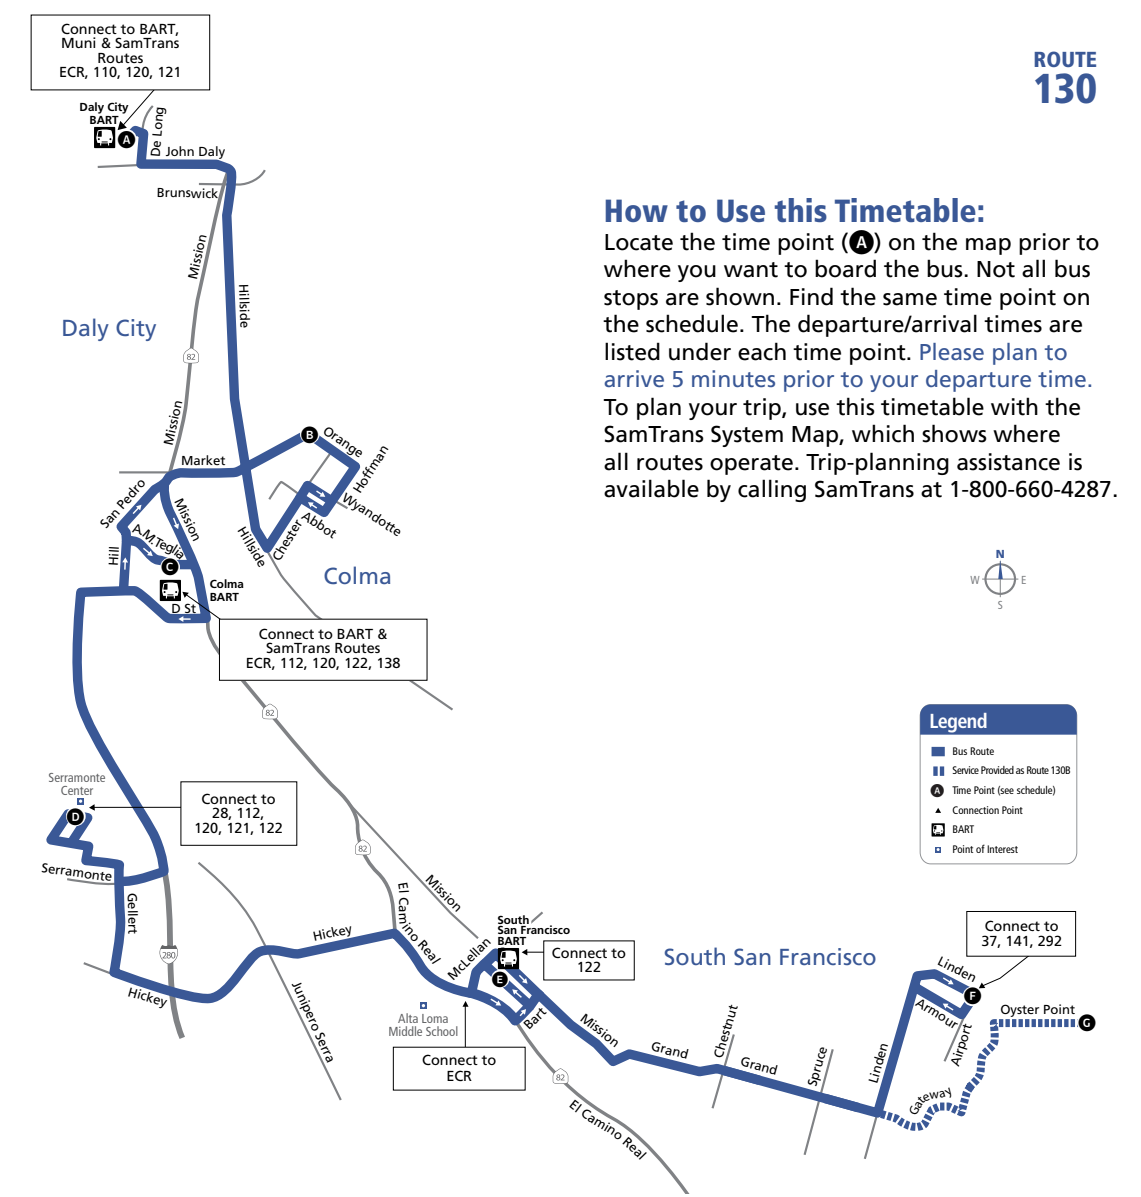

AM - light type. PM - bold type.
Bus is not considered late until 5 minutes past scheduled time.
Not all stops shown. Please call 1-800-660-4287 for other bus stops.

How to Use this Timetable:
Locate the time point (A) on the map prior to where you want to board the bus. Not all bus stops are shown. Find the same time point on the schedule. The departure/arrival times are listed under each time point. Please plan to arrive 5 minutes prior to your departure time. To plan your trip, use this timetable with the SamTrans System Map, which shows where all routes operate. Trip-planning assistance is available by calling SamTrans at 1-800-660-4287.

130

130

Effective 08/07/22

FARES	LOCAL CASH	DAY PASS
Adult _____ Age 19 – 64	$2.25	$4.50
Youth _____ Age 18 and younger	$1.10	$2.00
Eligible Discount _____ Age 65+, disabled & Medicare card (proof of eligibility or identity required)	$1.10	$2.00
Children Two children (age 4 and younger) ride free with each adult or eligible discount fare-paying passenger. Additional children subject to youth fare.		

TICKET INFORMATION
Use a Clipper® physical or mobile card to receive a fare discount and free 2 hour transfers between SamTrans local routes, or to purchase a month pass. Please visit www.clippercard.com for more information.
One way tickets and Day Passes are also available on the SamTrans mobile app, or payable by cash on board. Exact cash fare is required. Driver does not make change.
For more details about fare payments please visit www.samtrans.com/fares/how-buy.

- **DALY CITY**
- BART
- Serramonte
- Shopping Center
- **COLMA**
- BART
- Serra Center
- **SOUTH SAN FRANCISCO**
- BART
- Downtown
- Airport/Linden
- Oyster Point

1-800-660-4287
llama a este número 如帶翻譯,請電 請電 請電 請電
www.samtrans.com (TTY 650-508-6448)