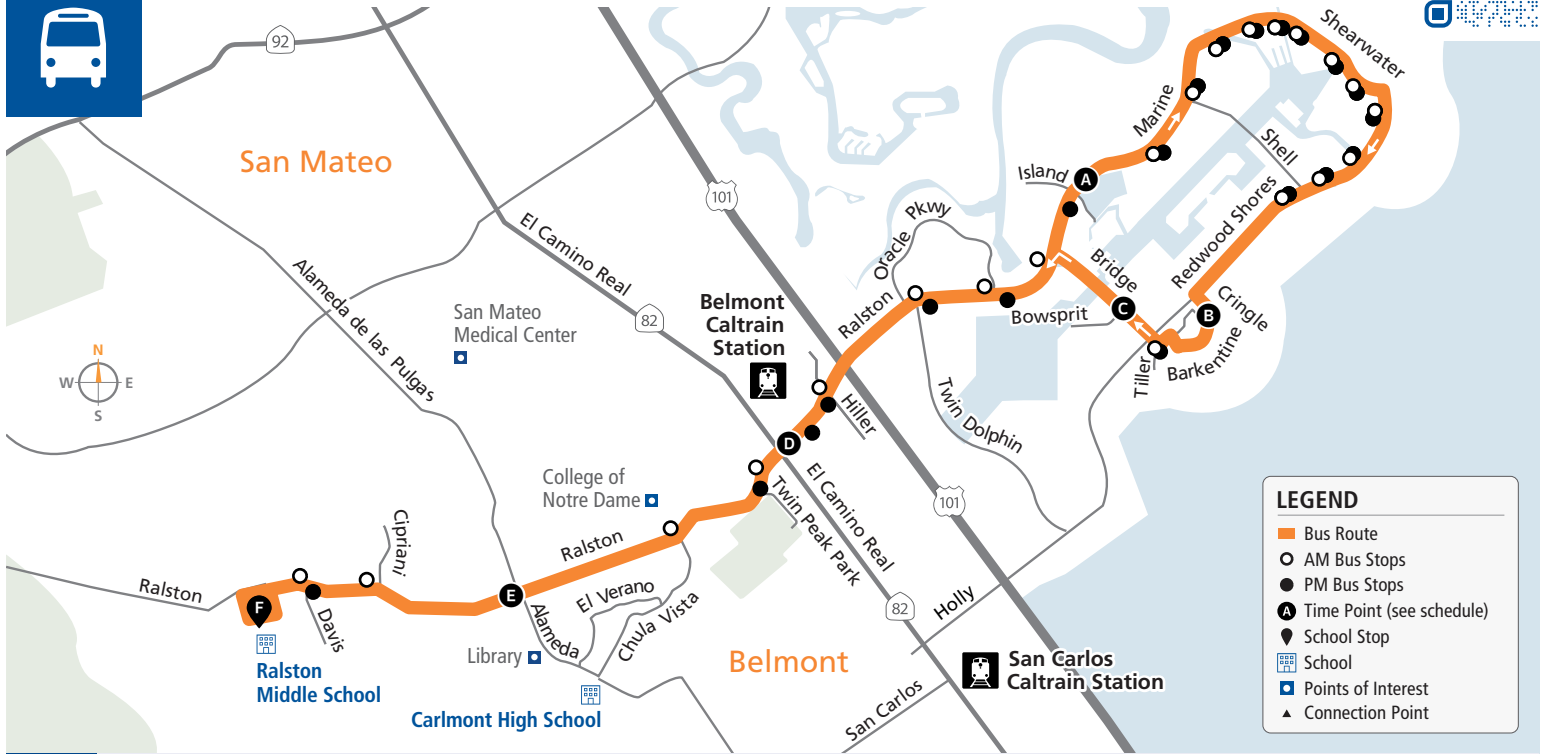

67

samtrans.com/67
School Oriented Route

Effective 02/05/2023

LEGEND

- Bus Route
- AM Bus Stops
- PM Bus Stops
- Ⓐ Time Point (see schedule)
- 📍 School Stop
- 🏫 School
- 📍 Points of Interest
- ▲ Connection Point

AM to Ralston Middle School

Bus Stops	Weekdays		
A Marine/Island	7:03a	—	7:10a
○ Marine/Beacon Shores			
○ Marine/Shell			
○ Marine/Corriente Pointe			
○ Shearwater/Marine			
○ Shearwater/Monaco			
○ Shearwater/Saint Lucia			
○ Shearwater/Mindanao			
○ Shearwater/Breakwater			
○ Redwood Shores/Shearwater			
○ Redwood Shores /Egret			
○ Redwood Shores/Avocet			
○ Redwood Shores/Shell			
B Barkentine/Cringle	7:16a	7:19a	7:23a

PM to Bridge Parkway/Bowsprit

Bus Stops	Mon, Tue, Thurs, & Fri Only	Wednesdays Only
F Ralston Middle School	3:25p	12:45p
● Ralston/Davis		
● Ralston/Twin Pines Park		
● Ralston/El Camino Real		
● Ralston/Old County		
● Ralston/Hiller		
● Marine/Twin Dolphin		
● Marine/Oracle		
● Marine/Sandpiper		
● Marine/Island		
● Marine/Beacon Shores		
● Marine/Shell		
● Marine/Corriente Pointe		

Bus Stops	Mon, Tue, Thurs, & Fri Only	Wednesdays Only
● Shearwater/Marine		
● Shearwater/Monaco		
● Shearwater/Saint Lucia		
● Shearwater/Mindanao		
● Shearwater/Breakwater		
● Redwood Shores/Shearwater		
● Redwood Shores/Egret		
● Redwood Shores/Avocet		
● Redwood Shores/Shell		
● Barkentine/Cringle		
● Barkentine/Tiller		
C Bridge/Bowsprit	3:58p	1:25p