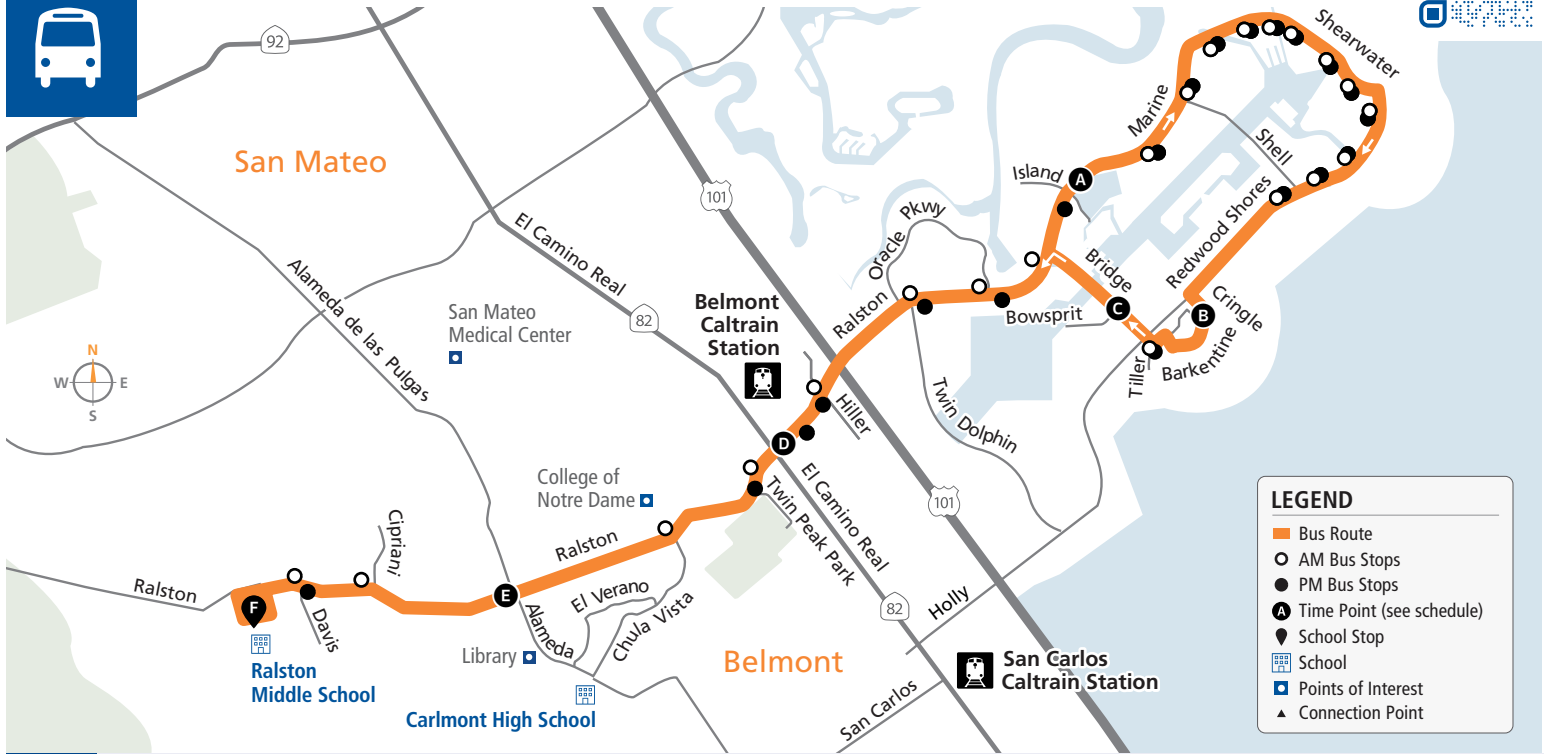

Bus Stops	Weekdays		
○ Barkentine/Tiller			
○ Bridge/Bowsprit			
○ Marine/Bridge			
○ Marine/Oracle			
○ Marine/Twin Dolphin			
○ Ralston/Hiller			
D Ralston/El Camino Real	7:34a	7:29a	7:33a
○ Ralston/South			
○ Ralston/Chula Vista			
E Ralston/Alameda de las Pulgas	7:40a	7:35a	7:39a
○ Ralston/Cipriani			
○ Ralston/Davis			
F Ralston Middle School	7:50a	7:45a	7:49a

*Free 2-hour transfers between local SamTrans routes on Clipper or SamTrans Mobile App. Tickets available on SamTrans Mobile. 🍏 🍎

67

samtrans.com/67
School Oriented Route

Effective 02/05/2023

LEGEND

- Bus Route
- AM Bus Stops
- PM Bus Stops
- ⓐ Time Point (see schedule)
- 📍 School Stop
- 🏫 School
- 📍 Points of Interest
- ▲ Connection Point

PM to Bridge Parkway/Bowsprit

Bus Stops	Mon, Tue, Thurs, & Fri Only	Wednesdays Only
F Ralston Middle School	3:25p	12:45p
● Ralston/Davis		
● Ralston/Twin Pines Park		
● Ralston/El Camino Real		
● Ralston/Old County		
● Ralston/Hiller		
● Marine/Twin Dolphin		
● Marine/Oracle		
● Marine/Sandpiper		
● Marine/Island		
● Marine/Beacon Shores		
● Marine/Shell		
● Marine/Corriente Pointe		

Bus Stops	Mon, Tue, Thurs, & Fri Only	Wednesdays Only
● Shearwater/Marine		
● Shearwater/Monaco		
● Shearwater/Saint Lucia		
● Shearwater/Mindanao		
● Shearwater/Breakwater		
● Redwood Shores/Shearwater		
● Redwood Shores/Egret		
● Redwood Shores/Avocet		
● Redwood Shores/Shell		
● Barkentine/Cringle		
● Barkentine/Tiller		
C Bridge/Bowsprit	3:58p	1:25p