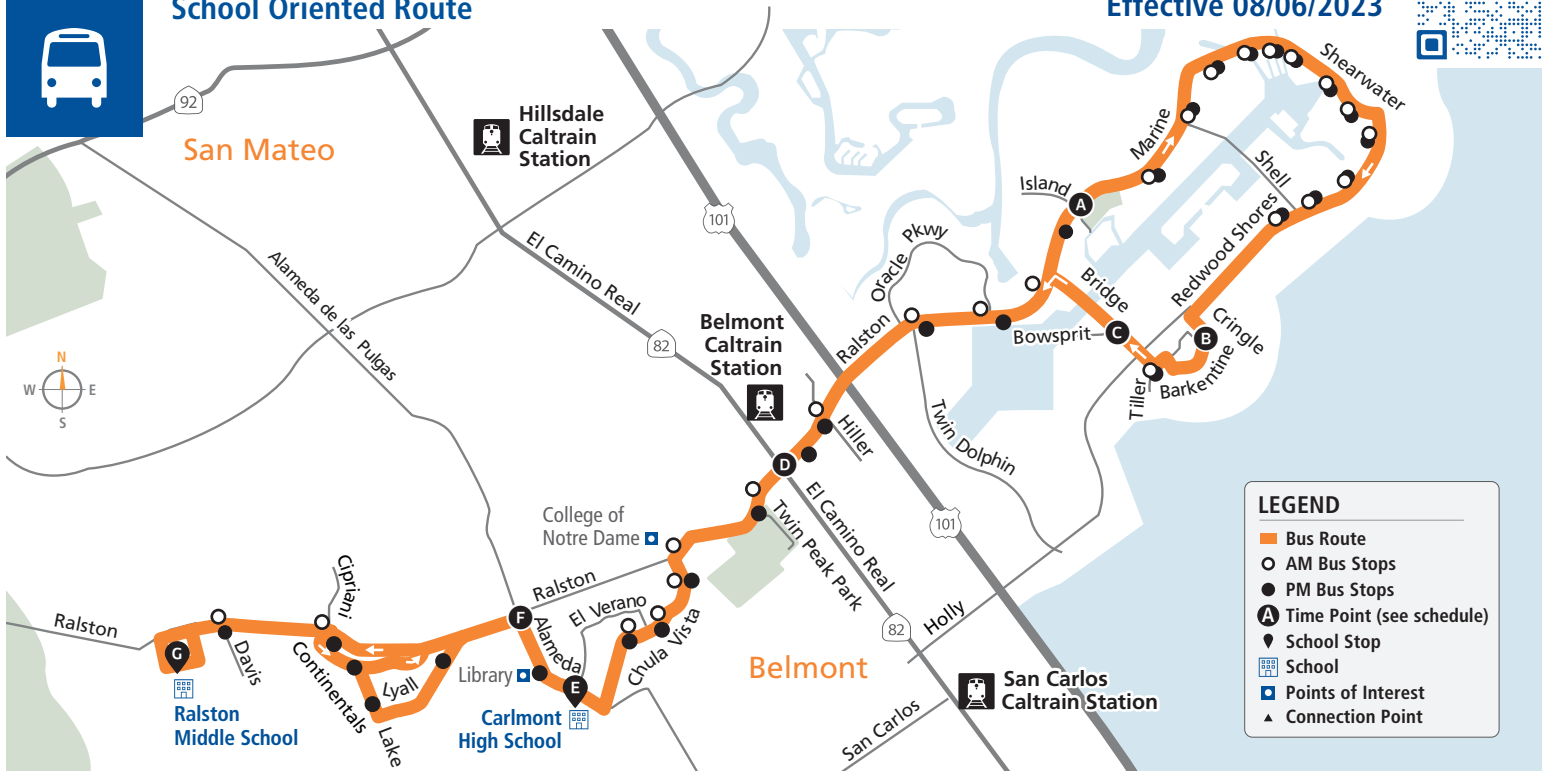

\*Free 2-hour transfers between local SamTrans routes on Clipper or SamTrans Mobile App. Tickets available on SamTrans Mobile. 🍏 🤖

60

samtrans.com/60

School Oriented Route

Effective 08/06/2023

**LEGEND**

- Bus Route
- AM Bus Stops
- PM Bus Stops
- A Time Point (see schedule)
- 📍 School Stop
- 🏫 School
- 📍 Points of Interest
- ▲ Connection Point

**PM** to Bridge/Bowsprit

Bus Stops	Weekdays		Mon, Tues, Thurs, & Fri		Wednesdays Only		Bus Stops	Weekdays		Mon, Tues, Thurs, & Fri		Wednesdays Only	
<b>G</b> Ralston Middle School	—	—	3:16p	3:20p	12:36p	12:42p	● Marine/Island						
● Ralston/Davis							● Marine/Beacon Shores						
● Continentals/Cipriani							● Marine/Shell						
● Continentals/Lyall							● Marine/Corriente Pointe						
● Lake/Carlmont							● Shearwater/Marine						
● Carlmont/Merry Moppet							● Shearwater/Monaco						
● Alameda de las Pulgas/Belmont Library							● Shearwater/Saint Lucia						
<b>E</b> Carlmont High School	4:00p	4:01p	3:27p	3:31p	12:47p	12:53p	● Shearwater/Mindanao						
● Chula Vista/Fernwood							● Shearwater/Breakwater						
● Chula Vista/Solana							● Redwood Shores/Shearwater						
● Chula Vista/Ralston							● Redwood Shores/Egret						
● Ralston/Twin Pines Park							● Redwood Shores/Avocet						
<b>D</b> Ralston/El Camino Real	4:07p	4:08p	3:34p	3:38p	12:54p	1:00p	● Redwood Shores/Shell						
● Ralston/Old County							● Barkentine/Cringle						
● Ralston/Hiller							● Barkentine/Tiller						
● Marine/Twin Dolphin							<b>C</b> Bridge/Bowsprit	4:26p	4:27p	3:53p	3:57p	1:13p	1:19p
● Marine/Oracle													
● Marine/Sandpiper													