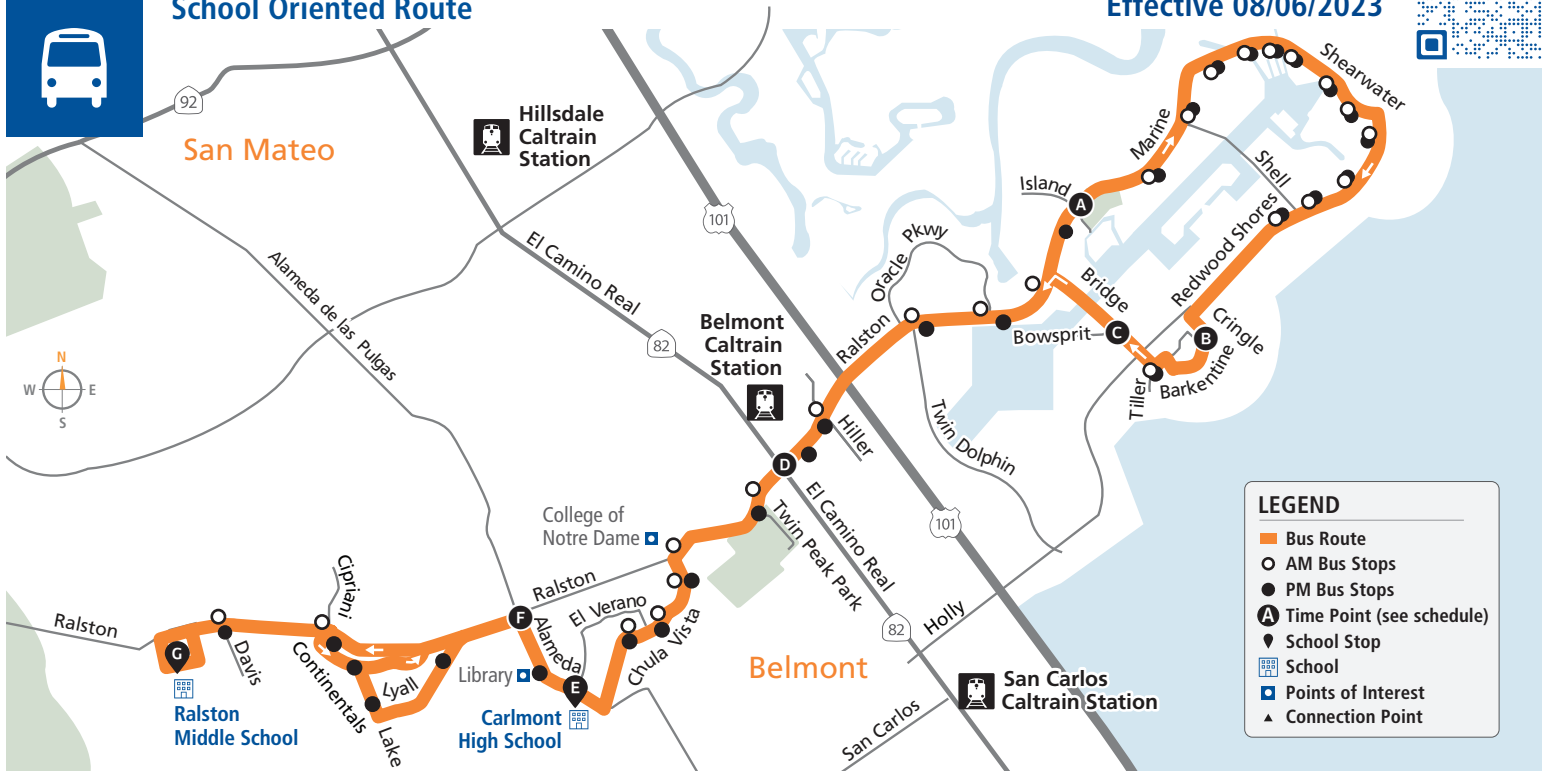

60

samtrans.com/60

School Oriented Route

Effective 08/06/2023

**LEGEND**

- Bus Route
- AM Bus Stops
- PM Bus Stops
- A** Time Point (see schedule)
- 📍 School Stop
- 🏫 School
- 📍 Points of Interest
- ▲ Connection Point

**AM** to Alameda/Ralston

Bus Stops	Weekdays	Mon, Tues, Thurs, & Fri	Wed Only
<b>A</b> Marine/Island	7:10a 7:13a	7:29a	9:06a
○ Marine/Beacon Shores			
○ Marine/Shell			
○ Marine/Corriente Pointe			
○ Shearwater/Marine			
○ Shearwater/Monaco			
○ Shearwater/Saint Lucia			
○ Shearwater/Mindanao			
○ Shearwater/Breakwater			
○ Redwood Shores/Shearwater			
○ Redwood Shores/Egret			
○ Redwood Shores/Avocet			
○ Redwood Shores/Shell			
<b>B</b> Barkentine/Cringle	7:19a 7:22a	7:42a	9:19a
○ Barkentine/Tiller			
○ Bridge/Bowsprit			